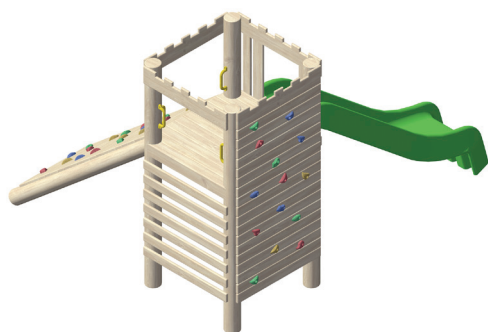

# MOTORIKO

Manufactured by ecoplay.eu

DIE BÖDEN BEI 150 CM  
 PODOVI VIŠINE 150 CM  
 PLANCHERS À 150 CM

PAVIMENTI A 150 CM  
 PISOS A 150 CM  
 PISOS A 150 CM

Copyright © 2022, 2023 Vesna Duval All rights reserved.  
 Production of Motoriko models is allowed only to  
 Eko igrala d.o.o. Eco play I.I.c., copying is prohibited.  
 All models are registered with ProtectMyWork.com