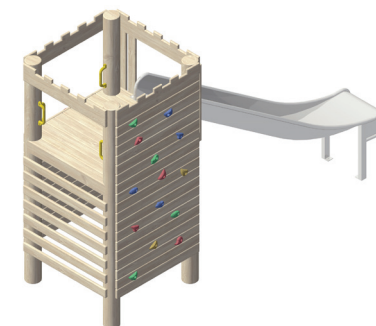

# MOTORIKO

Manufactured by ecoplay.eu

DIE BÖDEN BEI 150 CM  
 PODOVI VIŠINE 150 CM  
 PLANCHERS À 150 CM

PAVIMENTI A 150 CM  
 PISOS A 150 CM  
 PISOS A 150 CM

Copyright © 2022, 2023 Vesna Duval All rights reserved.  
 Production of Motoriko models is allowed only to  
 Eko igrala d.o.o. Eco play I.I.c., copying is prohibited.  
 All models are registered with ProtectMyWork.com